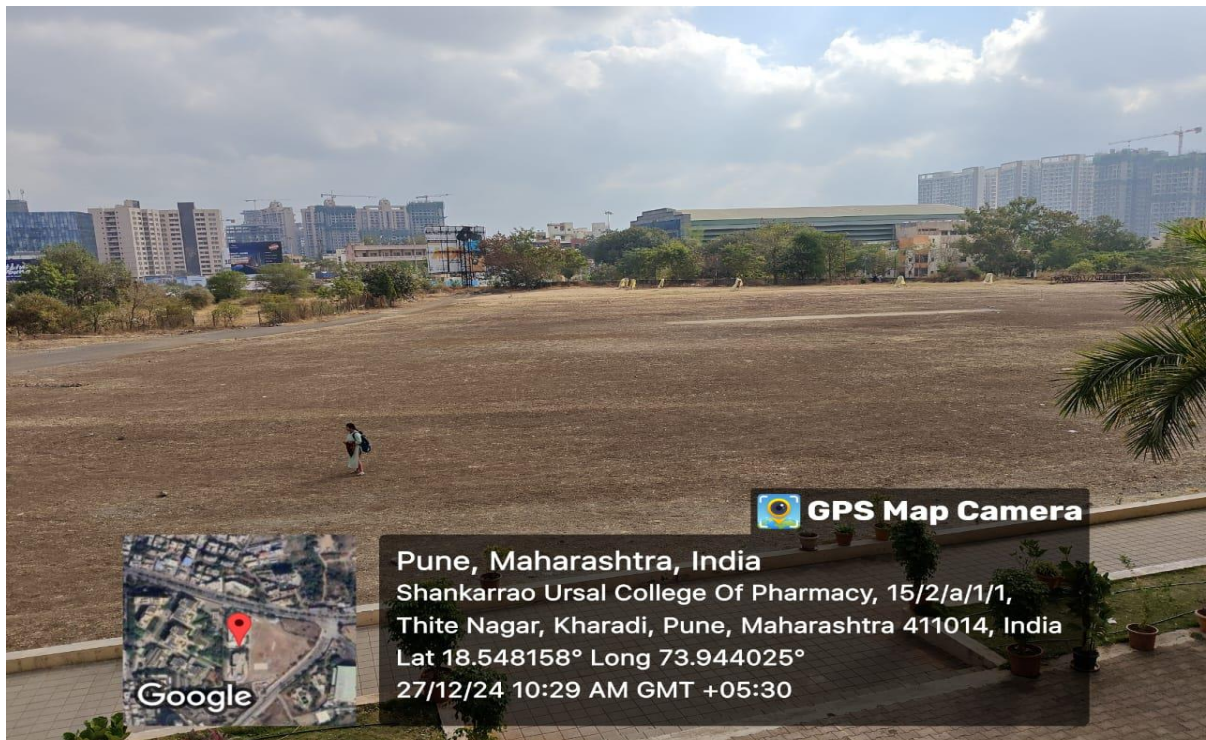

Pune District Education Association's

Shankarrao Ursal College of Pharmaceutical Sciences and Research Centre, Kharadi, Pune.

SPORTS

SPORTS GROUND

CULTURAL ACTIVITIES

YOGA DAY

PRINCIPAL
Pune District Education Association's
Shankarrao Ursal College of Pharmaceutical
Sciences & Research Centre,
Kharadi, Pune-411014.